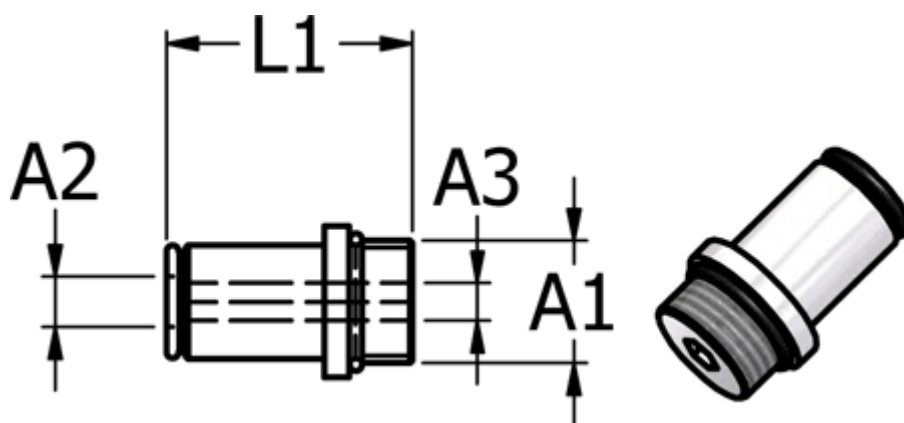

Data Sheet

Article number: 5867450053

Description: Metal fitting 745.005-3, Ø3 M5
Push-in lige union

Measures

Ext. hose diameter A1	= 3
Hexagon A3	= 2
L1	= 13
Thread A2	= M5